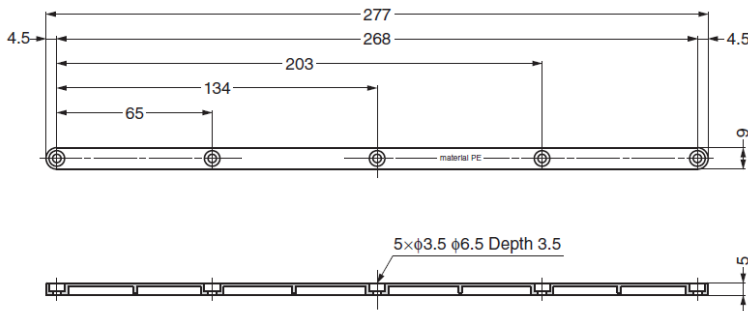

GSB-275A Plastic Slide (5 kg)

Features

- Easy installation
- Used in pairs

Sold by piece

Part No.	Material	Colour	Load Capacity (per pair)	
GSB-275A	Polyethylene (PE)	White	49 N	5 kgf

GSB-257-R2 Plastic Slide (5 kg)

Features

- With two rollers for smooth movement
- Simple installation by using the dowels on the slide.
Use screws to fix the slide to the cabinet tightly
- Used in pairs

Optional Part

- Stopper pin GSBSP

Stopper Pin (Optional)

Part No.	Material	Finish
GSBSP	Steel	Yellow Zinc Chromate

Slide

Sold by piece

Part No.	Material	Colour	Load Capacity (per pair)	
GSB-257-R2	Polyethylene (PE)	White	49 N	5 kgf