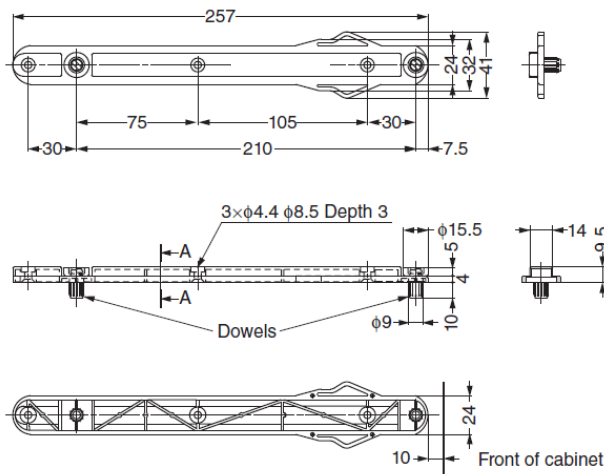

GSB-275A Plastic Slide (5 kg)

Features

- Easy installation
- Used in pairs

Sold by piece

Part No.	Material	Colour	Load Capacity (per pair)	
GSB-275A	Polyethylene (PE)	White	49 N	5 kgf

GSB-257-R2 Plastic Slide (5 kg)

Features

- With two rollers for smooth movement
- Simple installation by using the dowels on the slide.
Use screws to fix the slide to the cabinet tightly
- Used in pairs

Optional Part

- Stopper pin GSBSP

Stopper Pin (Optional)

Part No.	Material	Finish
GSBSP	Steel	Yellow Zinc Chromate

Slide

Sold by piece

Part No.	Material	Colour	Load Capacity (per pair)	
GSB-257-R2	Polyethylene (PE)	White	49 N	5 kgf