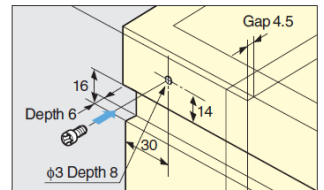

GSB-275A Plastic Slide (5 kg)

Features

- Easy installation
- Used in pairs

Sold by piece

Part No.	Material	Colour	Load Capacity (per pair)	
GSB-275A	Polyethylene (PE)	White	49 N	5 kgf

GSB-257-R2 Plastic Slide (5 kg)

Features

- With two rollers for smooth movement
- Simple installation by using the dowels on the slide.
Use screws to fix the slide to the cabinet tightly
- Used in pairs

Optional Part

- Stopper pin GSBSP

Stopper Pin (Optional)

Part No.	Material	Finish
GSBSP	Steel	Yellow Zinc Chromate

Slide

Sold by piece

Part No.	Material	Colour	Load Capacity (per pair)	
GSB-257-R2	Polyethylene (PE)	White	49 N	5 kgf