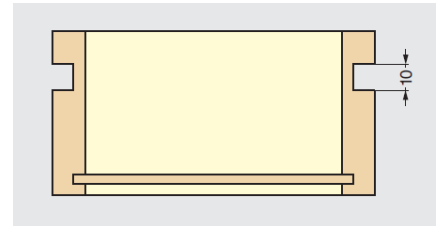

GSB-275A Plastic Slide (5 kg)

Features

- Easy installation
- Used in pairs

Sold by piece

Part No.	Material	Colour	Load Capacity (per pair)	
GSB-275A	Polyethylene (PE)	White	49 N	5 kgf

GSB-257-R2 Plastic Slide (5 kg)

Features

- With two rollers for smooth movement
- Simple installation by using the dowels on the slide.
Use screws to fix the slide to the cabinet tightly
- Used in pairs

Optional Part

- Stopper pin GSBSP

Stopper Pin (Optional)

Part No.	Material	Finish
GSBSP	Steel	Yellow Zinc Chromate

Slide

Sold by piece

Part No.	Material	Colour	Load Capacity (per pair)	
GSB-257-R2	Polyethylene (PE)	White	49 N	5 kgf