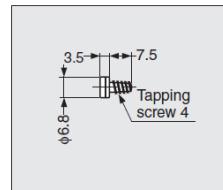

GSB-275A Plastic Slide (5 kg)

Features

- Easy installation
- Used in pairs

Sold by piece

Part No.	Material	Colour	Load Capacity (per pair)	
GSB-275A	Polyethylene (PE)	White	49 N	5 kgf

GSB-257-R2 Plastic Slide (5 kg)

Features

- With two rollers for smooth movement
- Simple installation by using the dowels on the slide.
Use screws to fix the slide to the cabinet tightly
- Used in pairs

Optional Part

- Stopper pin GSBSP

Stopper Pin (Optional)

Part No.	Material	Finish
GSBSP	Steel	Yellow Zinc Chromate

Slide

Sold by piece

Part No.	Material	Colour	Load Capacity (per pair)	
GSB-257-R2	Polyethylene (PE)	White	49 N	5 kgf